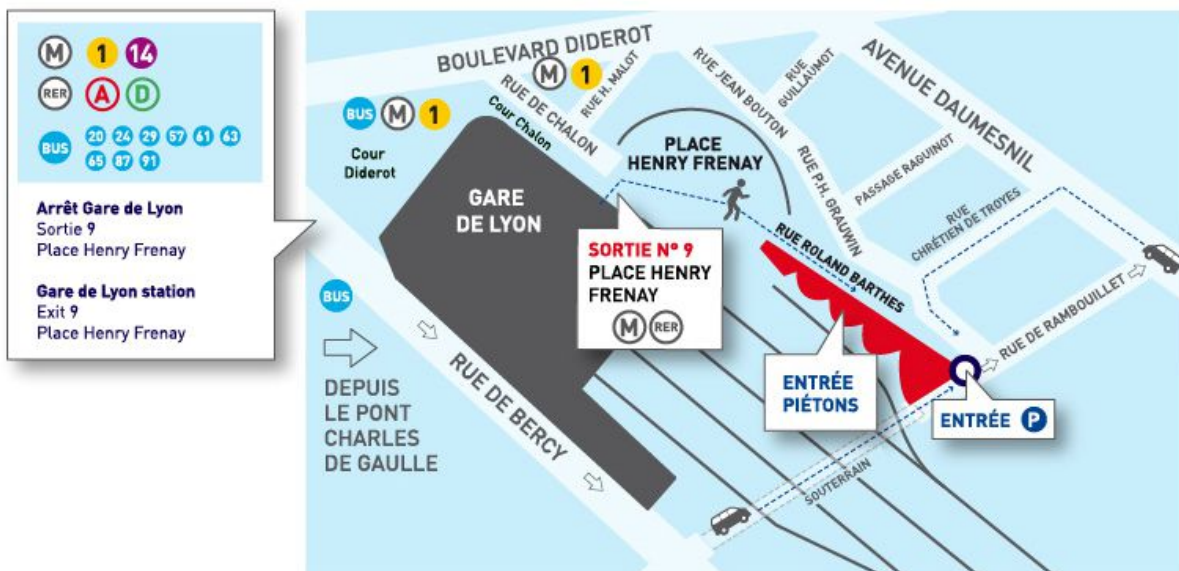

FRIDAY OCTOBER 11th

Venue : AFD headquarters

Address : 5, rue Roland Barthes

Directions : if you are coming with the metro or RER commuter train, exit the “Gare de Lyon” station through exit 9 (“Place Henry Fresnay”). Our main building covers the whole length of the pedestrian street to the right of the square. You may use the visitors’ entrance.

BRING A VALID PHOTO ID WITH YOU

SIÈGE SOCIAL
5, rue Roland Barthes, 75012 Paris
Tél.: 01 53 44 31 31
www.cfd.fr