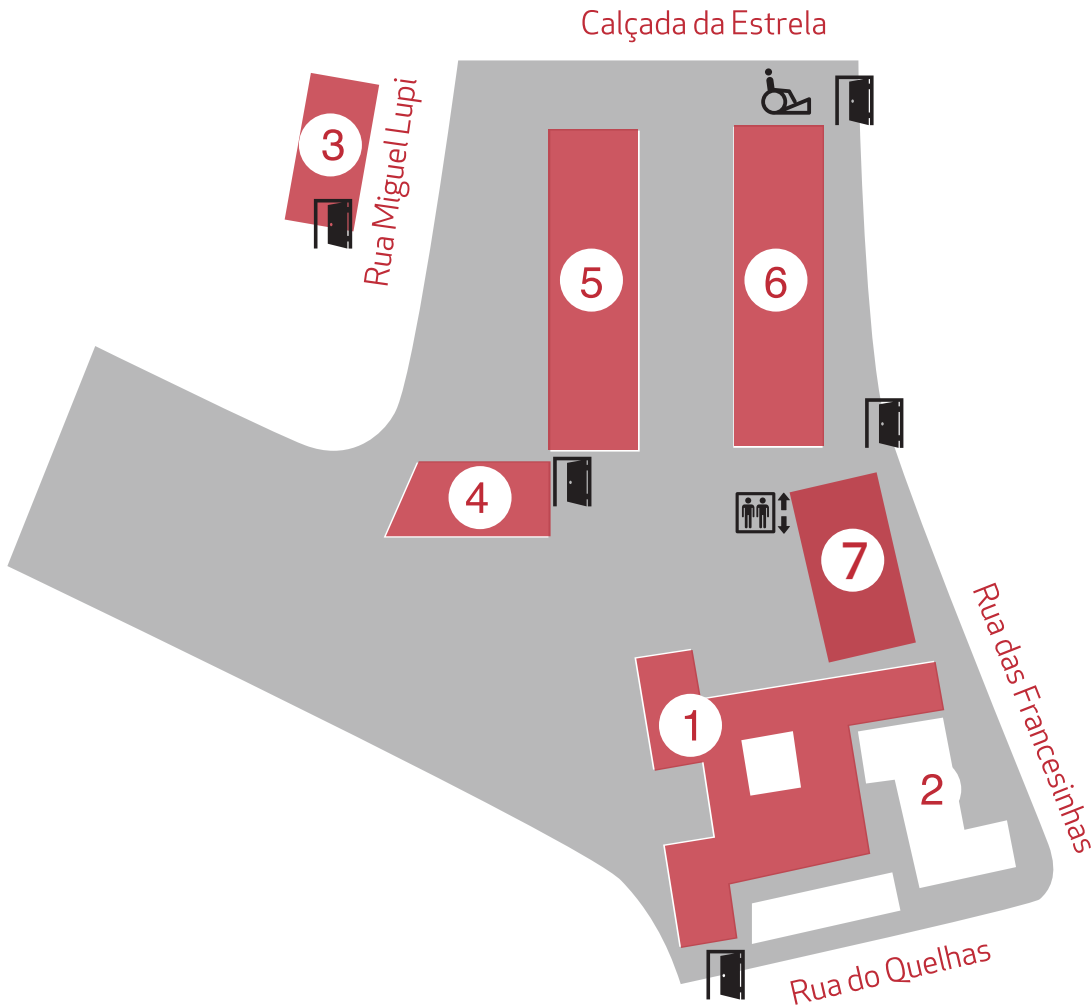

MAP OF ISEG BUILDINGS

1. Quelhas Building (rooms)

- Auditorium CGD
 - Auditorium 2
 - Auditorium 3
- } 2nd floor

- Room Staples
 - Room Santander
 - Room IAPMEI
 - Room CTT
 - Room Delta
 - Room 306
 - Room Millenium BCP
- } 3rd floor

- Amphitheatre Novo Banco
 - Amphitheatre 1
 - Amphitheatre 3
 - Amphitheatre 4
 - Noble Hal
- } 4th floor

4. Francisco Pereira de Moura Library

5. Francesinhas I Building

6. Francesinhas II Building

7. New Quelhas Building (Auditoriums)

- Terrace
- } 2nd floor

 Main Entrances

 Reduce Mobility Ramp

 Elevator

2. Quelhas Building (administrative services)

3. Miguel Lupi Building